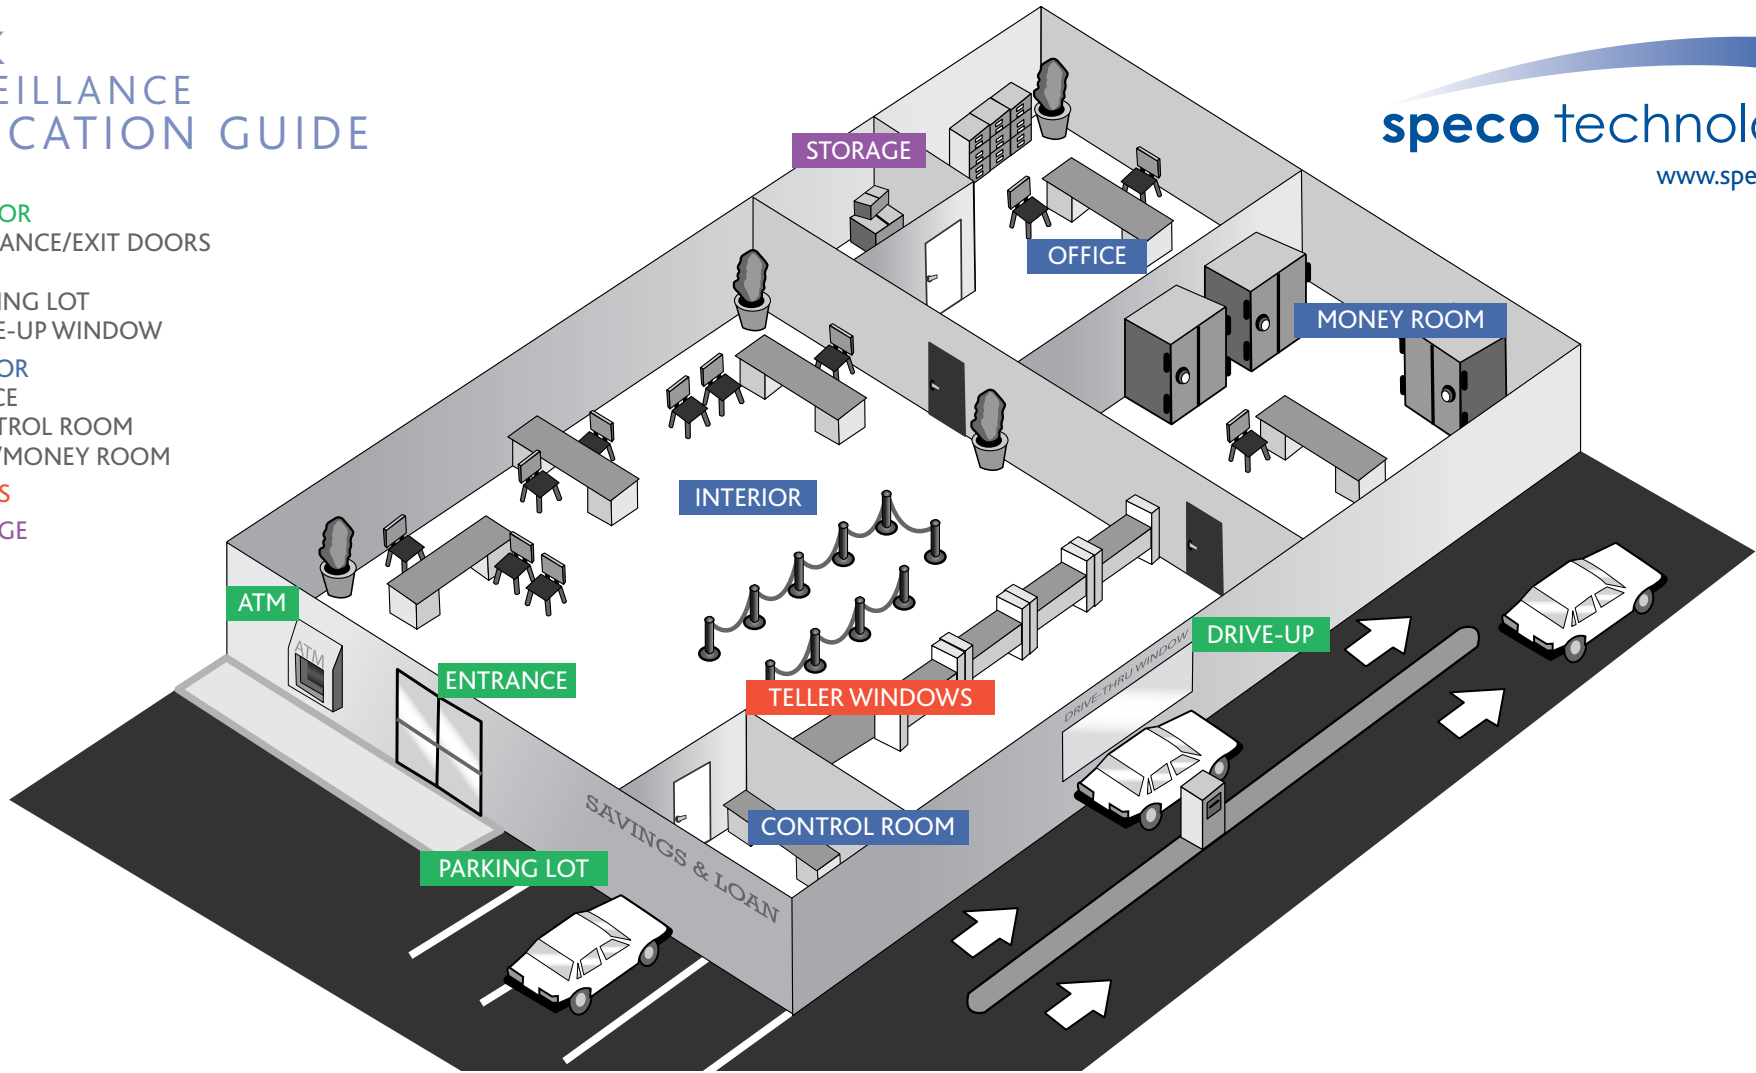

BANK SURVEILLANCE APPLICATION GUIDE

- EXTERIOR**
- ENTRANCE/EXIT DOORS
- ATM
- PARKING LOT
- DRIVE-UP WINDOW
- INTERIOR**
- OFFICE
- CONTROL ROOM
- SAFE/MONEY ROOM
- TELLERS**
- STORAGE**

AREAS OF PROTECTION	TELLERS	INTERIOR	EXTERIOR	STORAGE	DIGITAL VIDEO RECORDERS	MONITORS	ACCESSORIES
OPTIMUM					DVRPC8P24 DVRPC16P48		
INTENSIFIER™ SERIES	IPSD10X	HTINTB8	HT7246iHR	HTINTD8	DVR8PCL250 DVR16PCL250		LB1 DVR LOCKBOX
ADVANCED					DVR4TH250 DVR8TH250 DVR16TH250		UPS500VA 500V UNINTERRUPTIBLE POWER SUPPLY
CVC SERIES	TC25VF	CVC647TP	CVC7WMTDV	CVC648IRVHFQ	DVR4TL160 DVR8TL160 DVR16TL160	VM15LCD VM17LCD VM19LCD	UPS1000VA 1000V UNINTERRUPTIBLE POWER SUPPLY
ECONOMICAL					DVR4TL160 DVR8TL160 DVR16TL160		UPS1000VA 1000V UNINTERRUPTIBLE POWER SUPPLY
VALUE LINE	VL6WMTDV	VL64TP	VL650IRVFS	VL648IRVF	DVR4TL160 DVR8TL160 DVR16TL160		

SUGGESTED CAMERAS