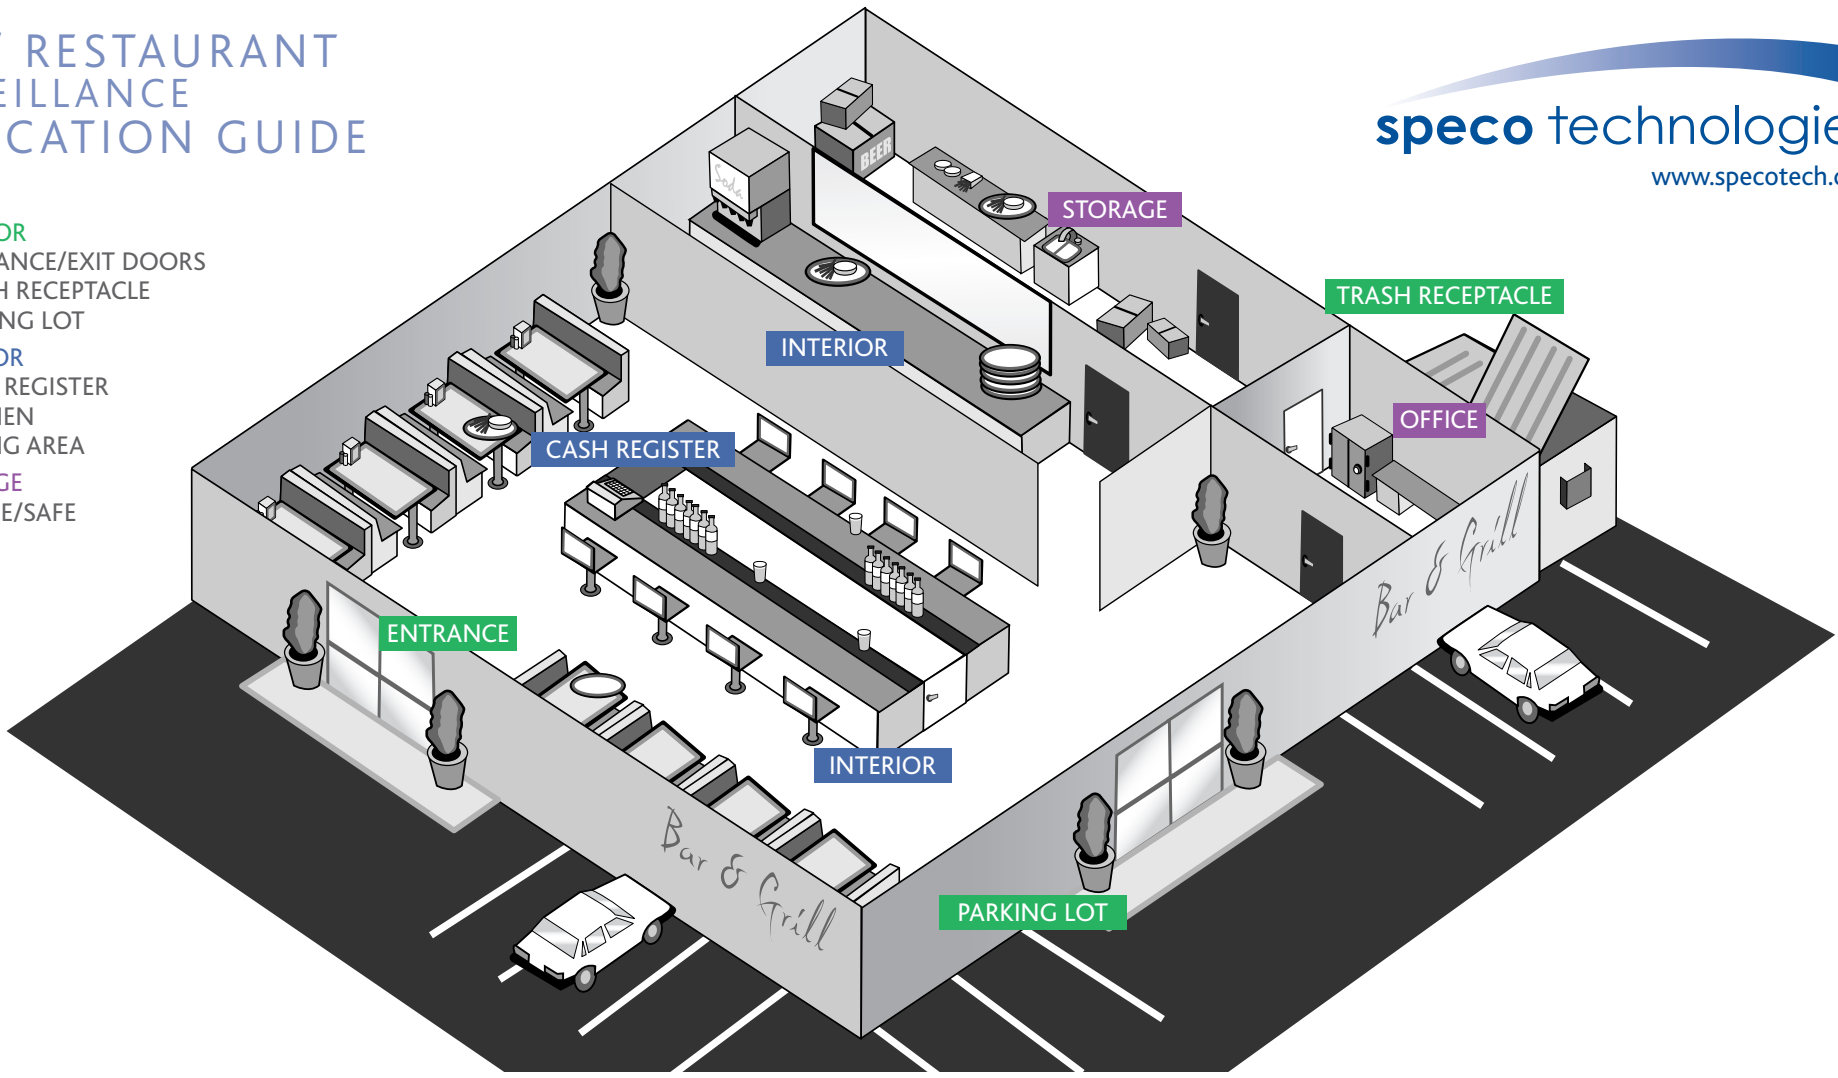

BAR / RESTAURANT SURVEILLANCE APPLICATION GUIDE

- EXTERIOR**
 - ENTRANCE/EXIT DOORS
 - TRASH RECEPTACLE
 - PARKING LOT
- INTERIOR**
 - CASH REGISTER
 - KITCHEN
 - DINING AREA
- STORAGE**
 - OFFICE/SAFE

AREAS OF PROTECTION	INTERIOR/REGISTERS	EXTERIOR	STORAGE	DIGITAL VIDEO RECORDERS	MONITORS	ACCESSORIES
OPTIMUM				DVRPC8P24 DVRPC16P48		
INTENSIFIER™ SERIES	HT647HRTP	HT7246iHR	CVC6246iHR	DVR8PCL250 DVR16PCL250		LB1 DVR LOCKBOX
ADVANCED				DVR4TH250 DVR8TH250 DVR16TH250		UPS500VA 500V UNINTERRUPTIBLE POWER SUPPLY
CVC SERIES	CVC647TP	CVC7WMTDV	CVC647TP	DVR4TL160 DVR8TL160 DVR16TL160	VM15LCD VM17LCD VM19LCD	UPS1000VA 1000V UNINTERRUPTIBLE POWER SUPPLY
ECONOMICAL				DVR4TL160 DVR8TL160 DVR16TL160		
VALUE LINE	VL648IR	VL62	VL648IR			