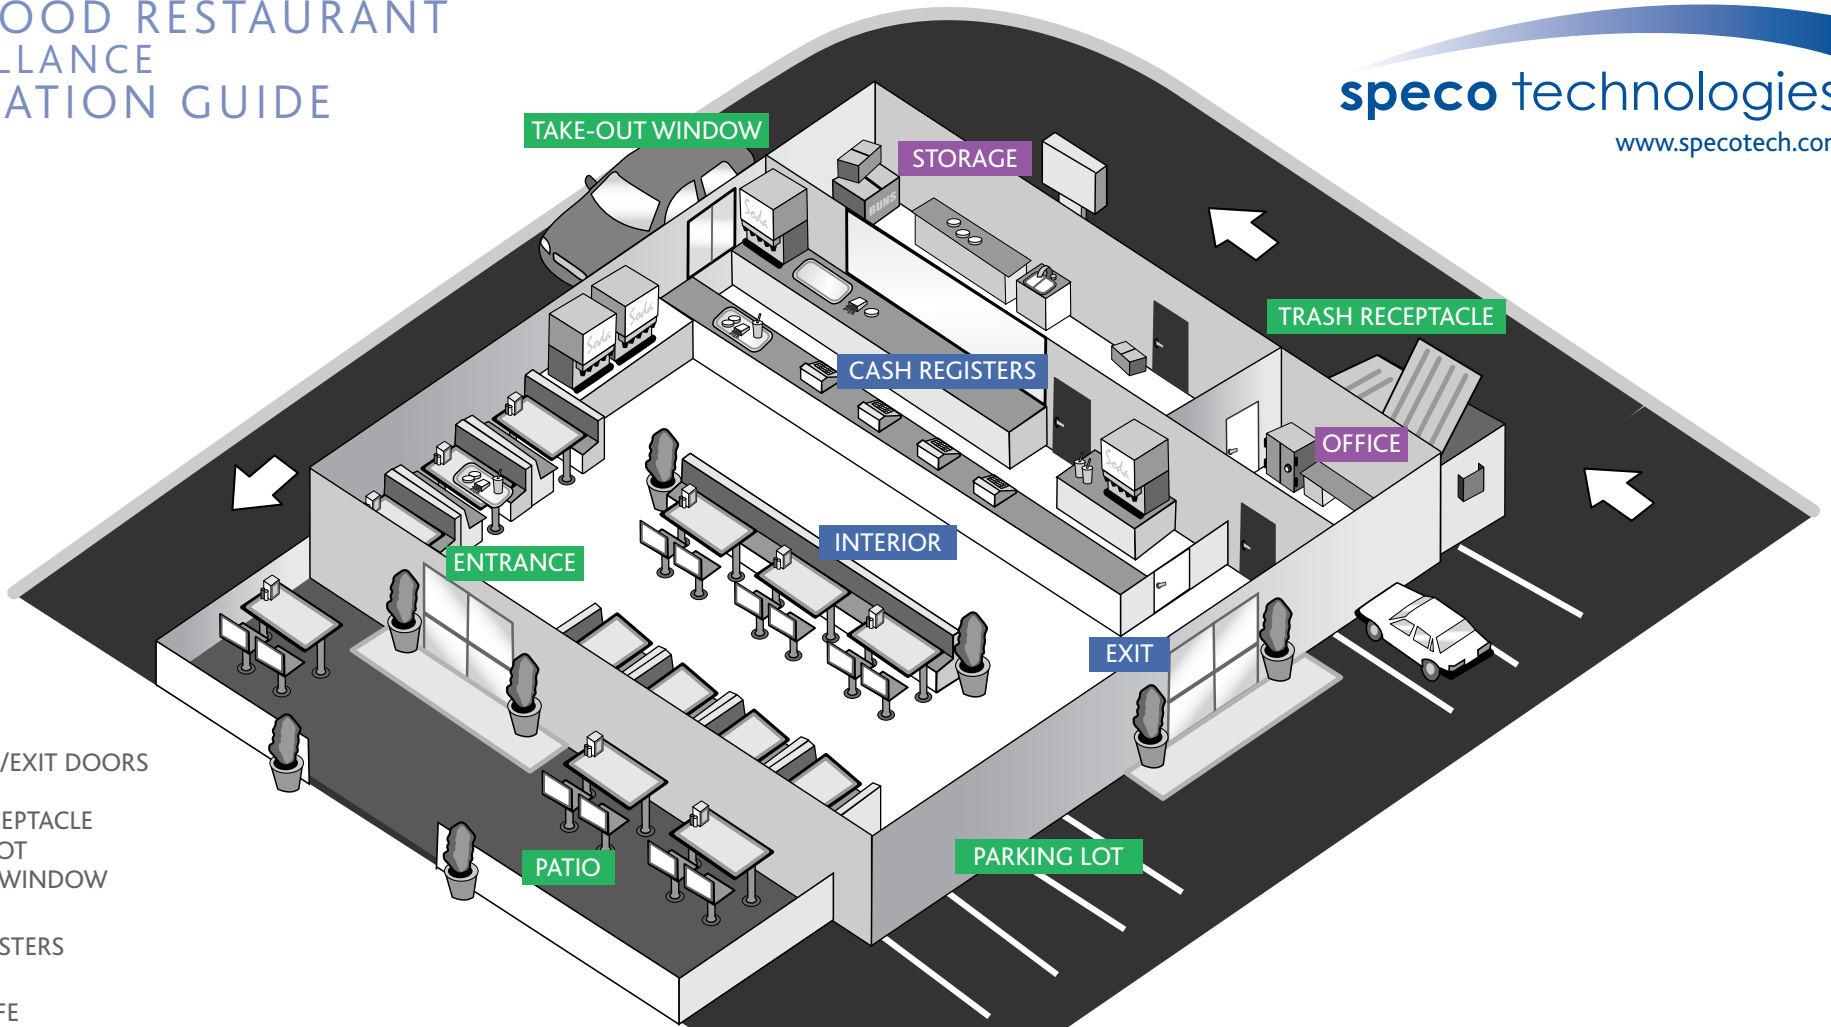

FAST FOOD RESTAURANT SURVEILLANCE APPLICATION GUIDE

- EXTERIOR**
 ENTRANCE/EXIT DOORS
 PATIO
 TRASH RECEPTACLE
 PARKING LOT
 TAKE-OUT WINDOW
- INTERIOR**
 CASH REGISTERS
- STORAGE**
 OFFICE/SAFE

AREAS OF PROTECTION	INTERIOR/REGISTERS	EXTERIOR	STORAGE	DIGITAL VIDEO RECORDERS	MONITORS	ACCESSORIES
SUGGESTED CAMERAS	OPTIMUM					
	INTENSIFIER™ SERIES	HT647HRTP	HT7246iHR	CVC6246iHR	DVR8PCL250 DVR16PCL250	LB1 DVR LOCKBOX
	ADVANCED					
	CVC SERIES	CVC647TP	CVC7WMTDV	CVC647TP	DVR4TH250 DVR8TH250 DVR16TH250	UPS500VA 500V UNINTERRUPTIBLE POWER SUPPLY
ECONOMICAL						
VALUE LINE	VL648IR	VL62	VL648IR	DVR4TL160 DVR8TL160 DVR16TL160	VM15LCD VM17LCD VM19LCD	UPS1000VA 1000V UNINTERRUPTIBLE POWER SUPPLY