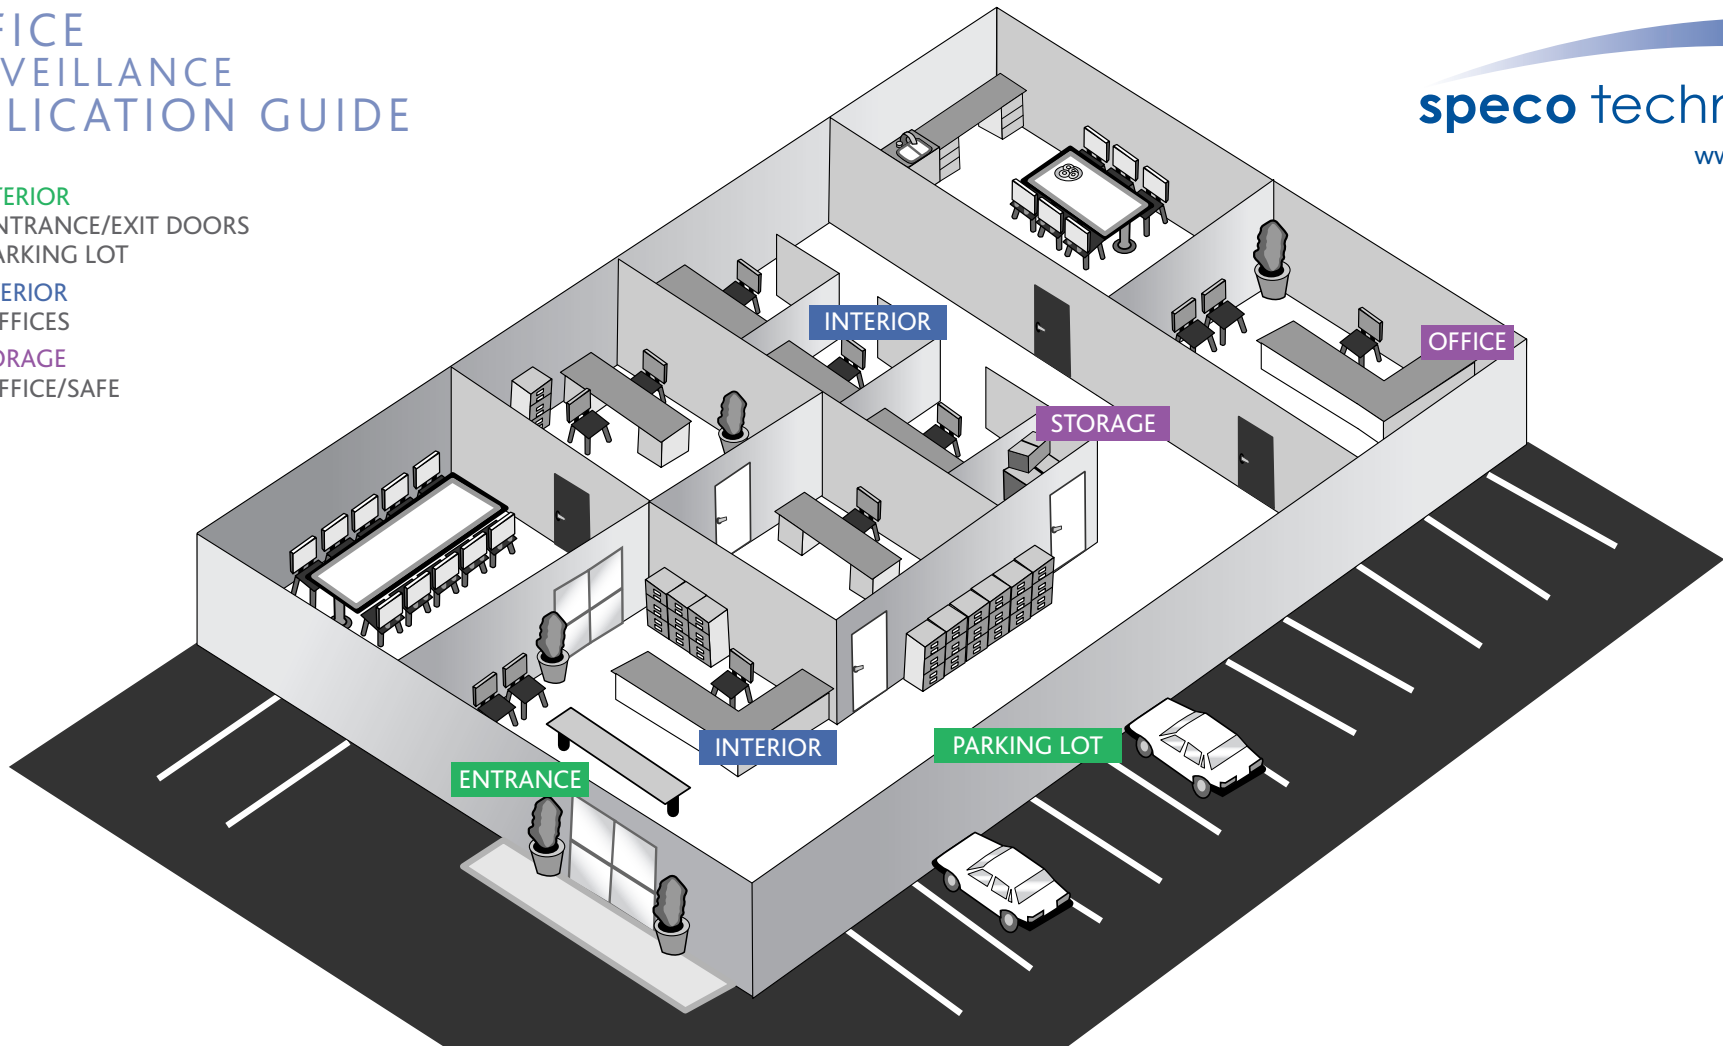

OFFICE SURVEILLANCE APPLICATION GUIDE

- EXTERIOR**
ENTRANCE/EXIT DOORS
PARKING LOT
- INTERIOR**
OFFICES
- STORAGE**
OFFICE/SAFE

AREAS OF PROTECTION

SUGGESTED CAMERAS

	INTERIOR	EXTERIOR	STORAGE/OFFICE	DIGITAL VIDEO RECORDERS	MONITORS	ACCESSORIES
OPTIMUM				DVRPC8P24 DVRPC16P48		
INTENSIFIER™ SERIES	HT647HRTP	HT7246iHR HTINTB8	HT246iHR	DVR8PCL250 DVR16PCL250		LB1 DVR LOCKBOX
ADVANCED				DVR4TH250 DVR8TH250 DVR16TH250		UPS500VA 500V UNINTERRUPTIBLE POWER SUPPLY
CVC SERIES	CVC647TP	CVC7WMTDV	CVC645DC	DVR4TL160 DVR8TL160 DVR16TL160	VM15LCD VM17LCD VM19LCD	UPS1000VA 1000V UNINTERRUPTIBLE POWER SUPPLY
ECONOMICAL				DVR4TL160 DVR8TL160 DVR16TL160		
VALUE LINE	VL648IR	VL62	VL648IR			