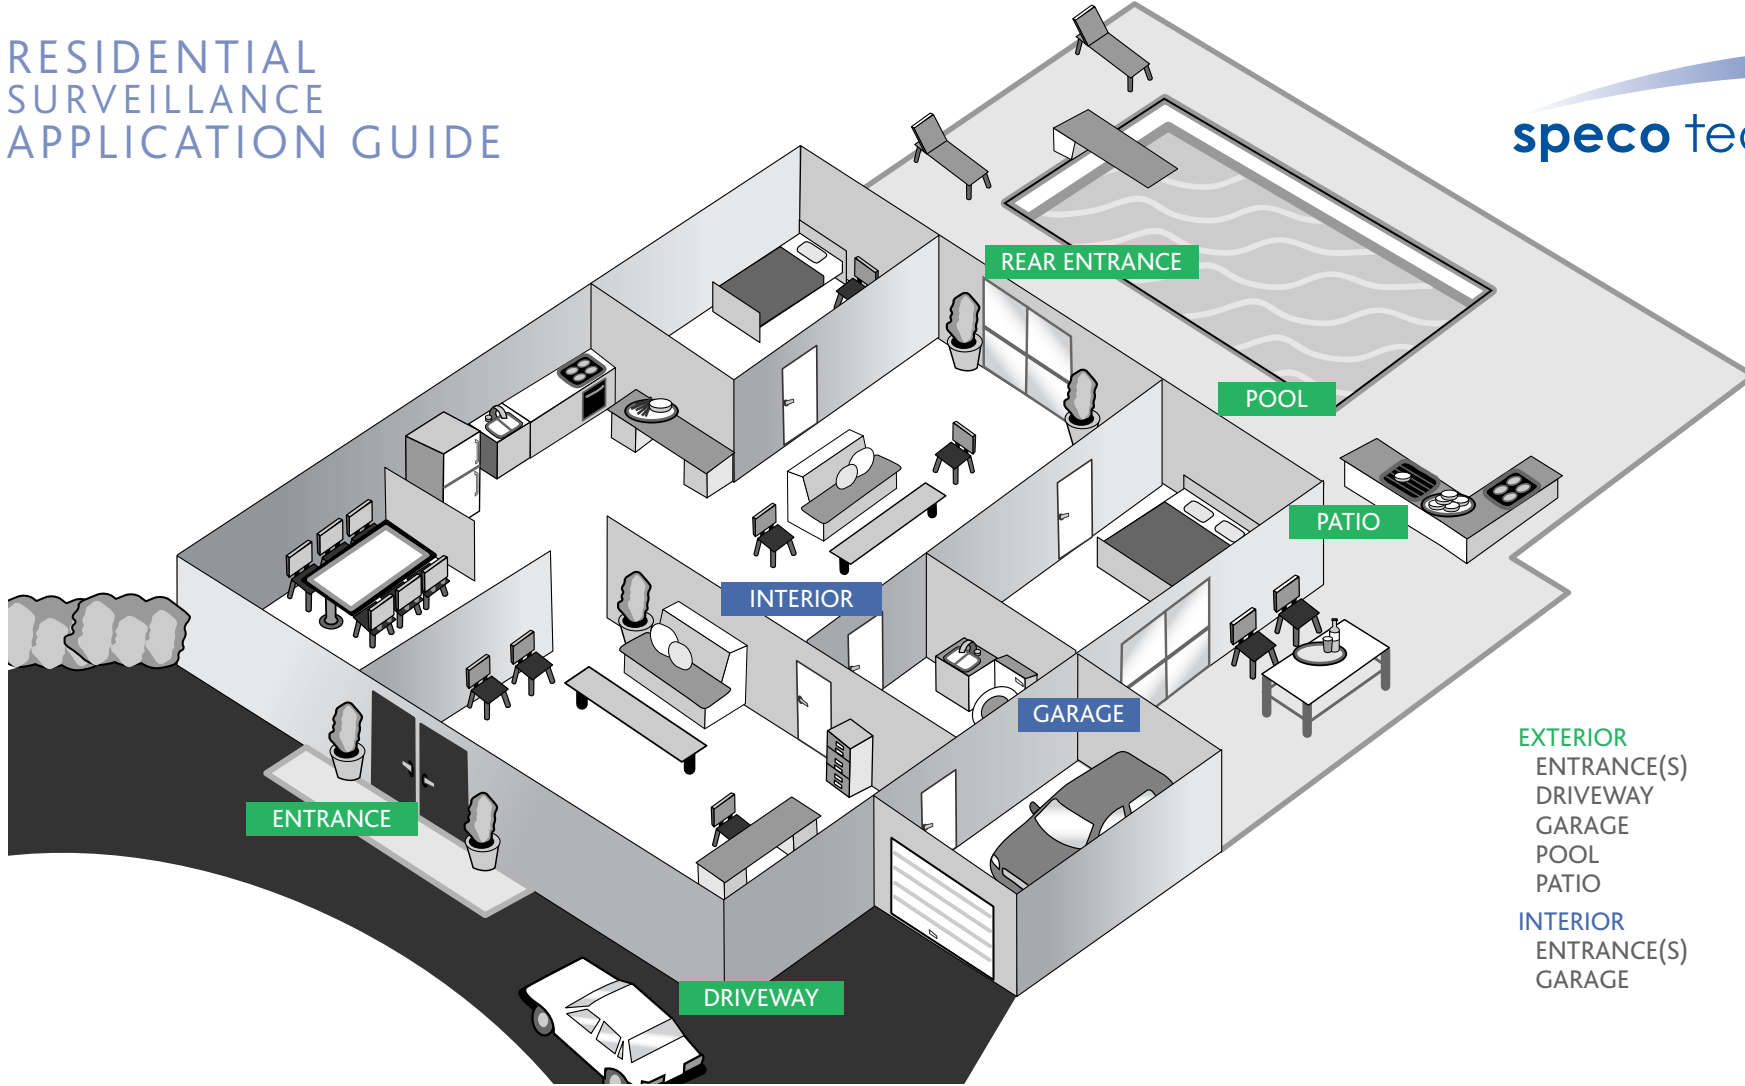

RESIDENTIAL SURVEILLANCE APPLICATION GUIDE

- EXTERIOR**
 ENTRANCE(S)
 DRIVEWAY
 GARAGE
 POOL
 PATIO
- INTERIOR**
 ENTRANCE(S)
 GARAGE

AREAS OF PROTECTION

INTERIOR

EXTERIOR

VDRS / DVRS

MONITORS

ACCESSORIES

SUGGESTED CAMERAS

OPTIMUM

INTENSIFIER™ SERIES

CVC6246iHRW HTINTB8W

HT7246iHR HTINTD8W

EZVR4
EZVR8

LB1 DVR LOCKBOX

ADVANCED