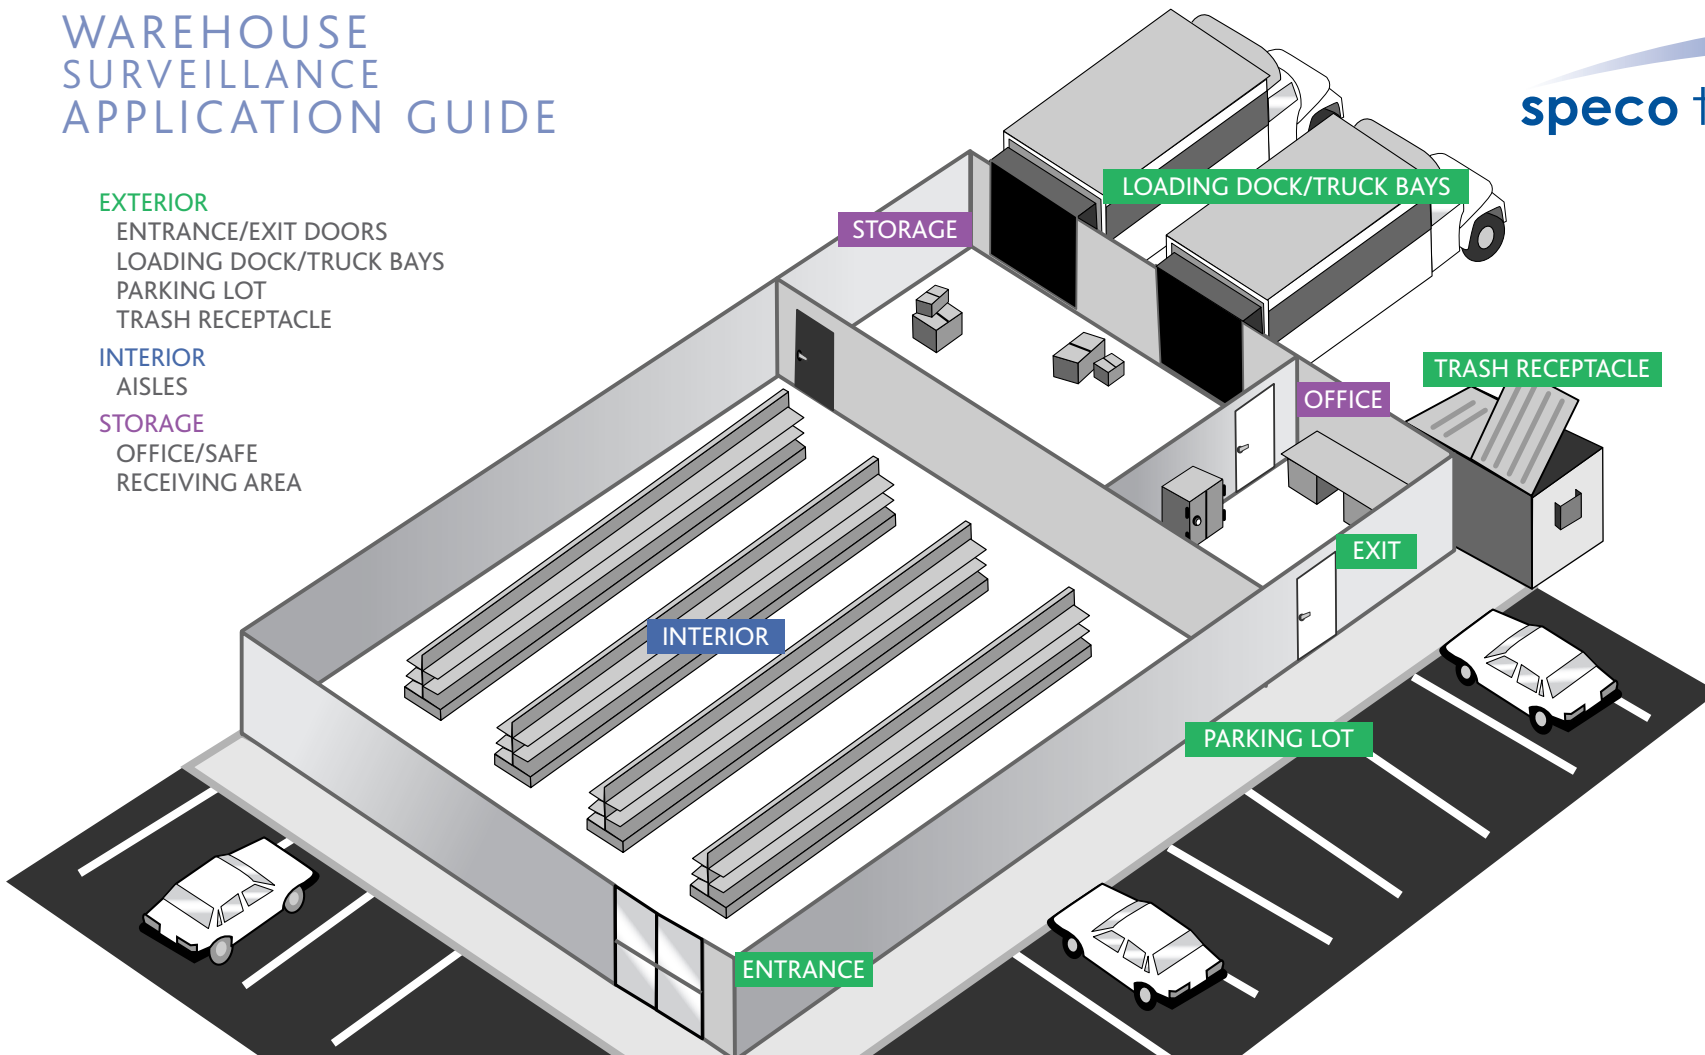

WAREHOUSE SURVEILLANCE APPLICATION GUIDE

EXTERIOR

- ENTRANCE/EXIT DOORS
- LOADING DOCK/TRUCK BAYS
- PARKING LOT
- TRASH RECEPTACLE

INTERIOR

- AISLES

STORAGE

- OFFICE/SAFE
- RECEIVING AREA

AREAS OF PROTECTION

SUGGESTED CAMERAS

OPTIMUM

INTENSIFIER™ SERIES

ADVANCED

CVC SERIES

ECONOMICAL

VALUE LINE

INTERIOR