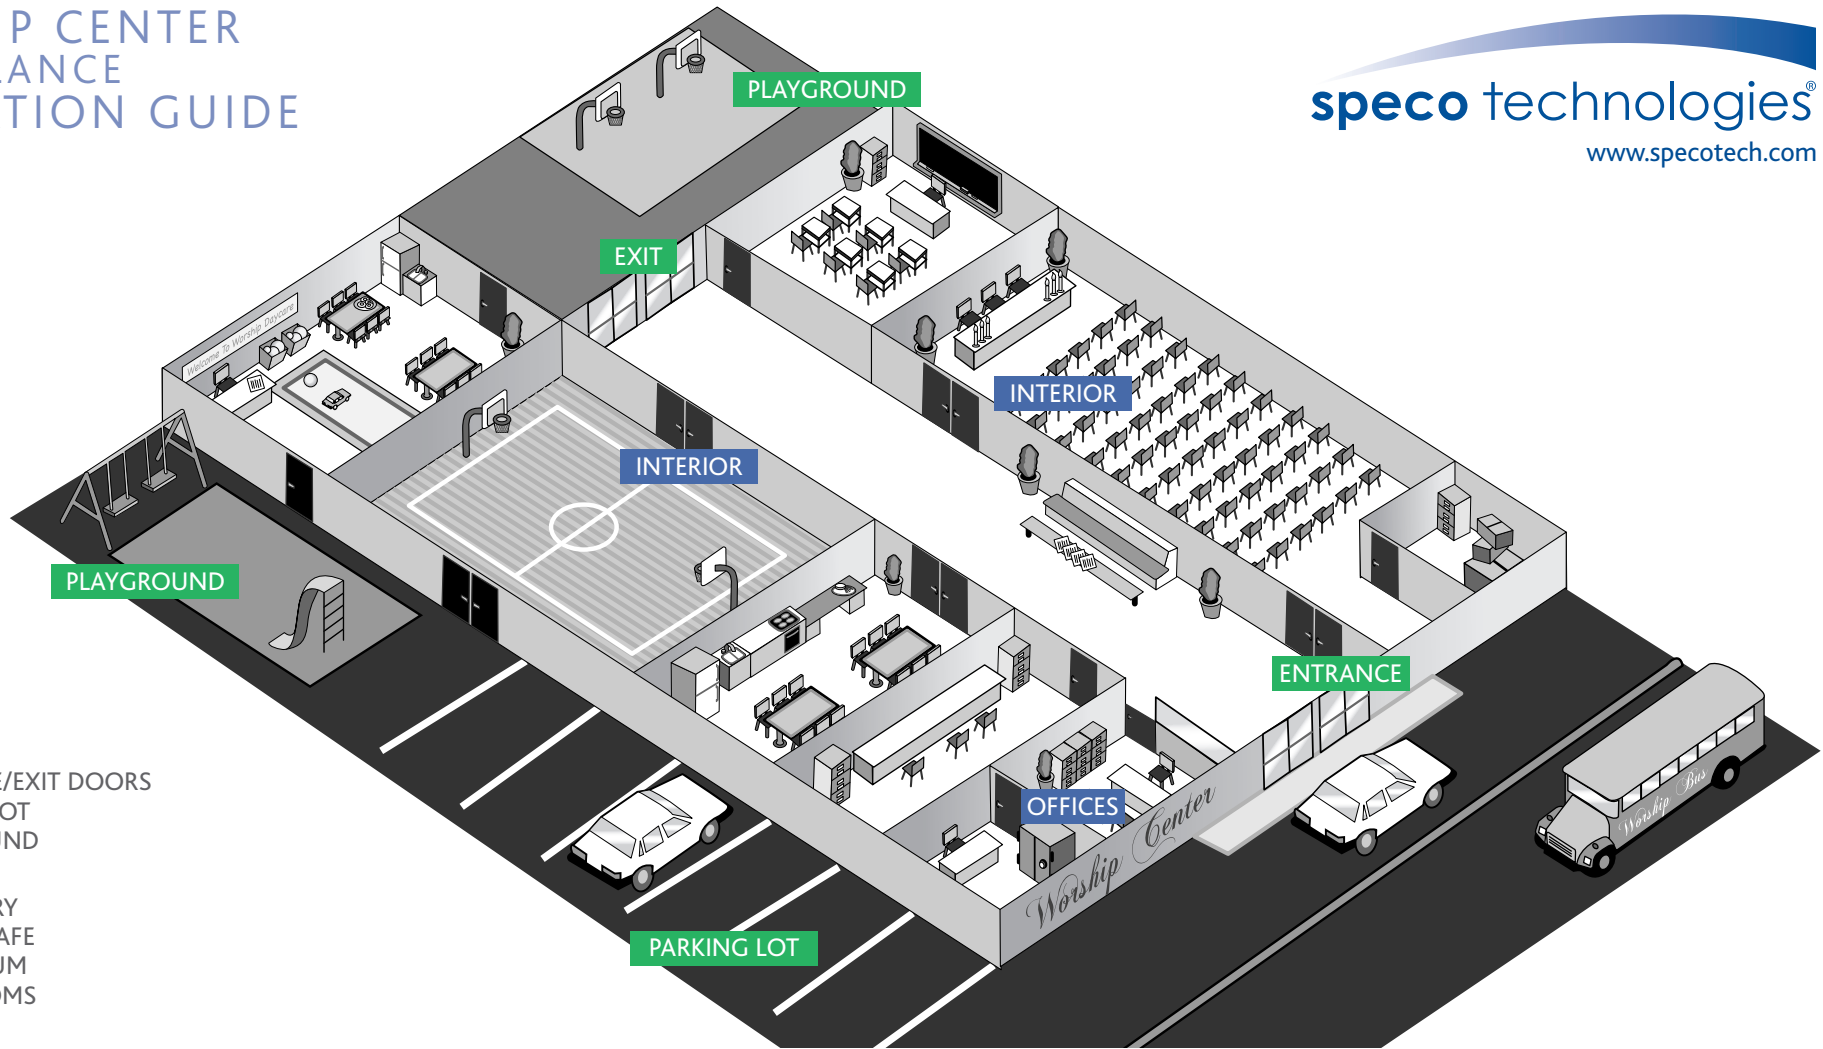

WORSHIP CENTER SURVEILLANCE APPLICATION GUIDE

EXTERIOR

ENTRANCE/EXIT DOORS
PARKING LOT
PLAYGROUND

INTERIOR

SANCTUARY
OFFICES/SAFE
GYMNASIUM
CLASSROOMS

AREAS OF PROTECTION

INTERIOR

EXTERIOR

DIGITAL VIDEO RECORDERS

MONITORS

ACCESSORIES

SUGGESTED CAMERAS

OPTIMUM

DVRPC8P24
DVRPC16P48

INTENSIFIER™ SERIES

CVC6246iHR

HT7246iHR HTINTD8

DVR8PCL250
DVR16PCL250

LB1 DVR LOCKBOX

ADVANCED

DVR4TH250
DVR8TH250
DVR16TH250

UPS500VA
500V UNINTERRUPTIBLE
POWER SUPPLY

CVC SERIES

CVC647TP

CVC7WMTDV

ECONOMICAL

DVR4TL160
DVR8TL160
DVR16TL160

VM15LCD
VM17LCD
VM19LCD

UPS1000VA
1000V UNINTERRUPTIBLE
POWER SUPPLY

VALUE LINE

VL644DC

VL648IR